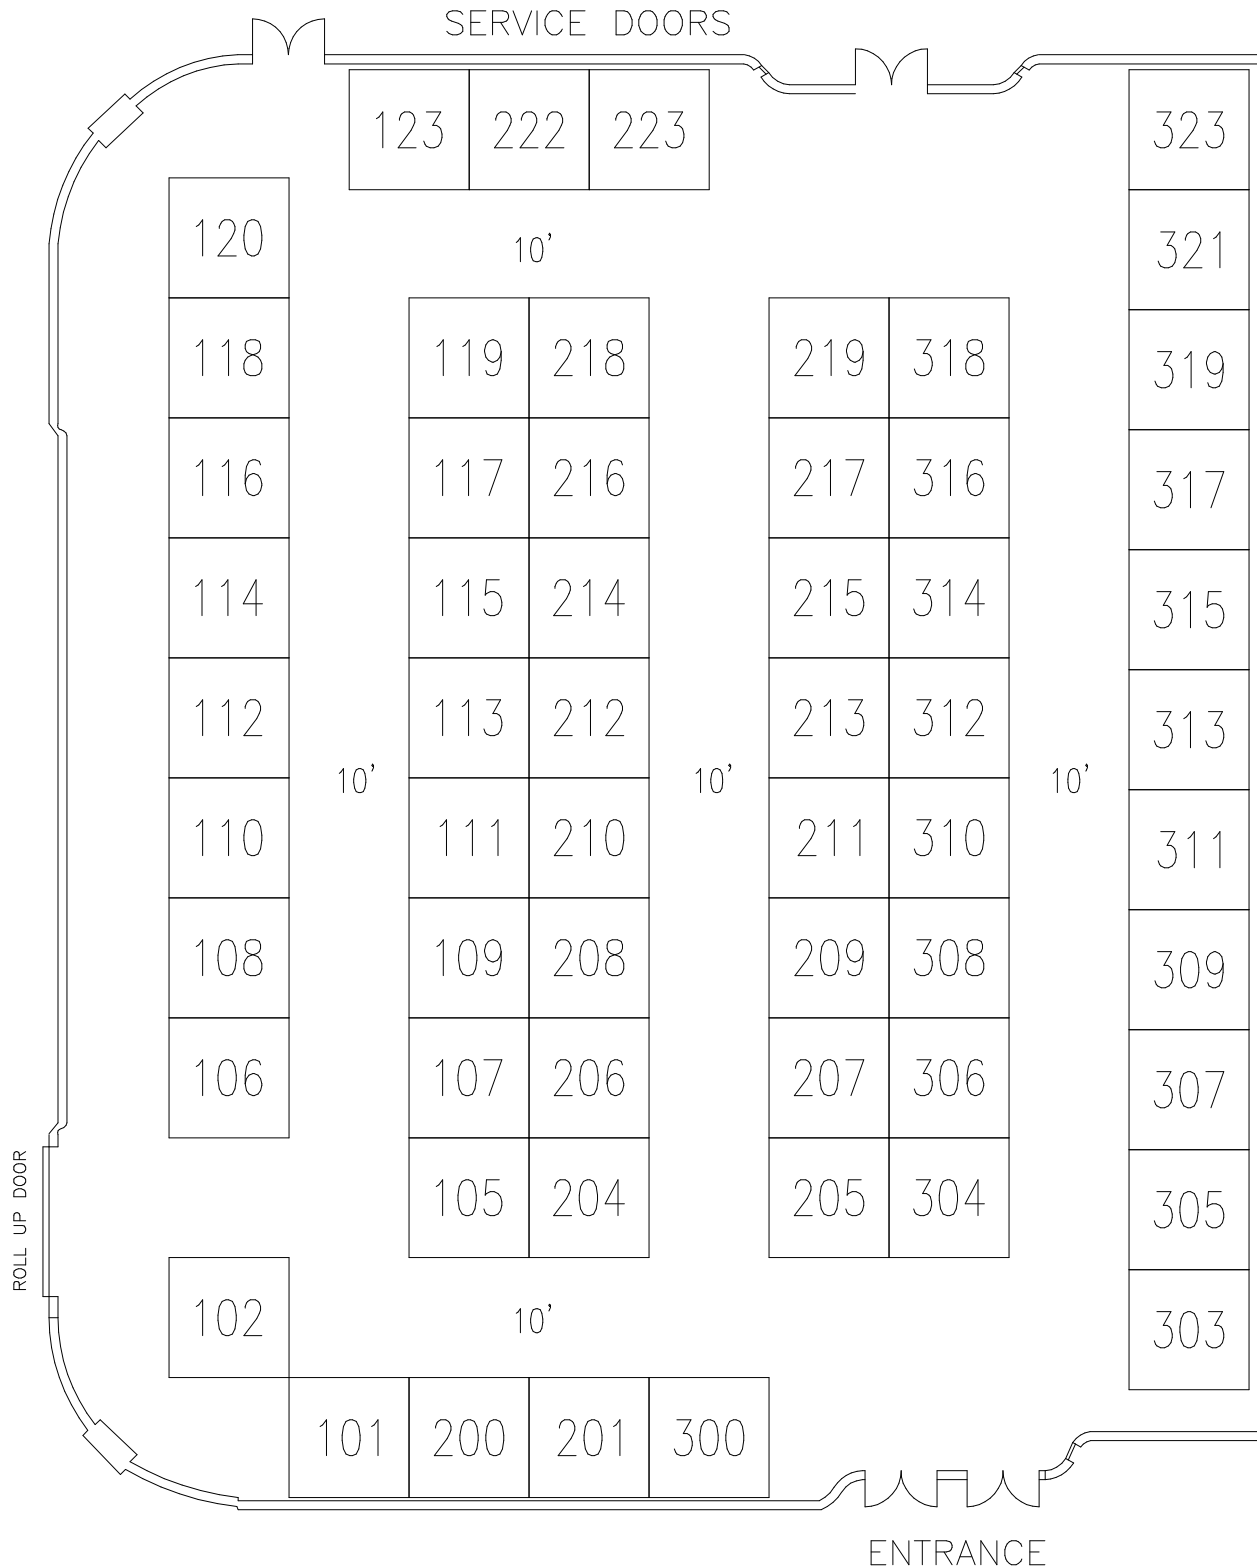

COMPLETE TRADE SHOW SERVICES
 CSI Worldwide | 16 Plaza Place • Bronx, NY 10465
 718.931.2088 • 800.523.7118 • fax 718.931.2888
 www.csivorldwide.net

Plan Scale: 16th

Plan Last Revised: 12/08/08

2009 Accounting & Business Expo

Turning Stone Casino & Resort

Oneida Ballroom
 Verona, New York

SCALE IN FEET

59-10' x 10' booths